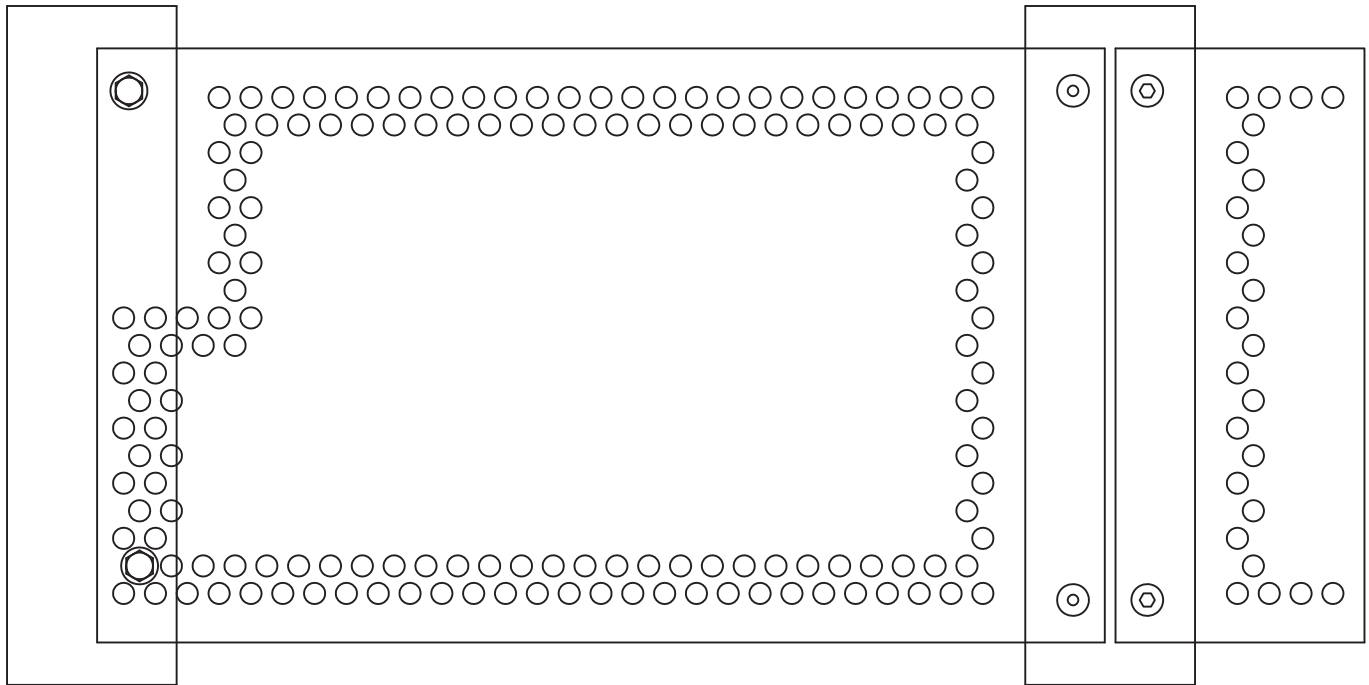

STAINLESS STEEL SELF TAPPING SCREW  
WITH RUBBER BONDED S/S WASHER

BUTTON HEAD RIVET

COUNTERSUNK HOLE  
FLUSH HEAD SCREW

# HENDRICK Perforated Panel Attachments

Panel Mounted Direct to Frame

Hendrick Architectural Products  
Cutting Edge Metal Solutions

www.hendrickarchproducts.com  
sales@hendrickarchproducts.com  
phone: 877-840-0881